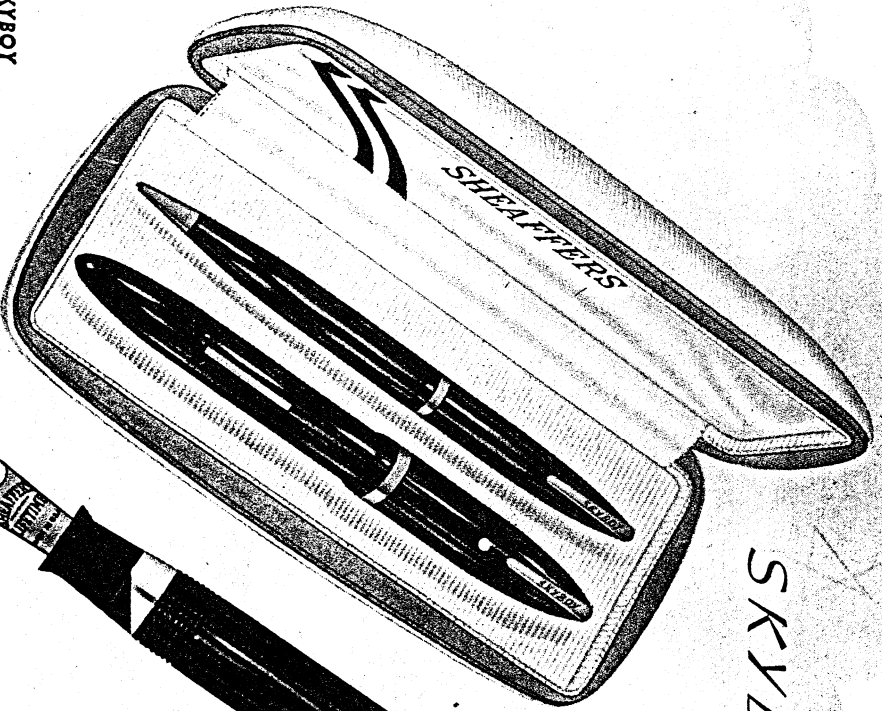

Note particularly the very adequate Military line—shown for the first time in a Sheaffer catalog because this line has been designed especially within the last year for men in the Services and is the most up-to-date, finest of its kind. Note also the fine presentation sets and the very complete line of desk sets, each illustrated in natural colors.

*Other companies can guarantee their pens for life—some do—but only Sheaffer pens can carry the "trade mark" "Lifetime."

Note: This catalog is dated August 1, 1941. For obvious reasons all prices and specifications herein are subject to change without notice.

STARS OF PENDOM—UNUSUAL GIFTS

SKYBOY

SKYBOY
PEN, \$10.00

TUCKAWAY

TUCKAWAY
PEN, \$12.00

SKYBOY
Lifetime Feathertouch
ENSEMBLE, \$14.00

DESIGNED FOR THE HARDEST OF PEN ORDEALS

SKYBOY'S perfected, FLO-RITE fluid control compensates for altitude and temperature changes. It writes in the air—writes anywhere! It is the ideal pen for all who travel, whether by plane, rail or automobile, for regardless of where you are, it is sure to function just the same as when at home. It has been designed especially for men in the U. S. Services—with sleek lines and "over-the-top" clips, permitting it to go in a uniform pocket without bulge or clip protruding when pocket flap is buttoned. Every SKYBOY has the name "SKYBOY" engraved on the clip. For aviation use, be sure to demand the SKYBOY.